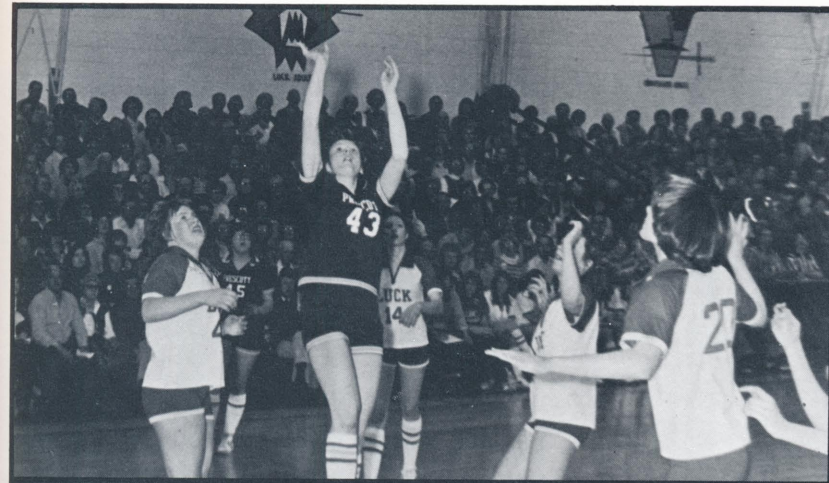

Luck Girls' Basketball